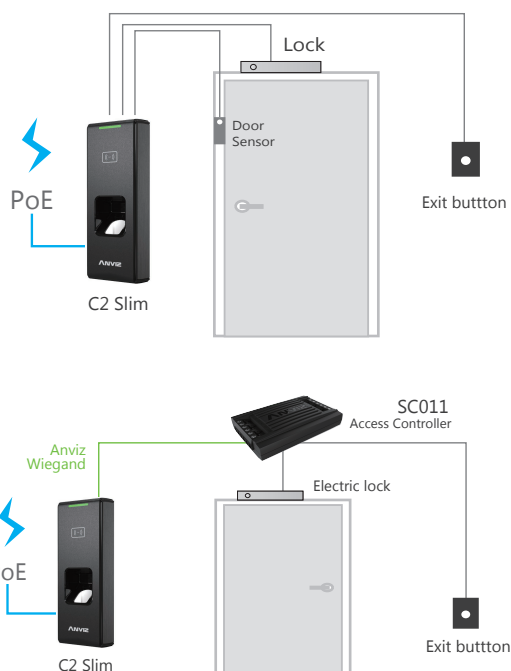

Technical Specifications

Capacity	Fingerprint Capacity	3,000
	Card Capacity	3,000
	Log Capacity	50,000
Interface	Comm.	TCP/IP , RS485
	Relay	1 Relay Output
	I/O	Wiegand Out&In, Door Sensor, Exit Button
Feature	Identification Mode	FP, Card
	Identification Time	<0.5 s
	Webserver	Support
Hardware	CPU	Industrial High Speed CPU
	Tamper Alarm	Support
	Sensor	Fingerprint Touch activation
	Scan area	22m*18mm
	RFID Card	Standard EM RFID, Optional Mifare
	Size (W * H * D)	50 x 159 x25mm
	Temperature	-30 C ~60 C
	Operating Voltage	DC 12V

Features

- Small size with compact design
- Easy installation
- New generation sensor – hermetic, waterproof and dustproof
- BioNANO core fingerprint algorithm: High Performance and Reliability
- Easy user enrollment on the unit via Master Card or in the management software
- Identification mode: Fingerprint, Card, Fingerprint + Card
- Compatible with industrial standard RFID EM & Mifare
- Communicate with computer via PoE-TCP/IP and RS485
- Directly connect to lock control and door open sensor as a standalone access controller
- Standard Wiegand26 output
- Optional waterproof cover for outdoor solution
- Various communications(TCP/IP, RS485) are appropriate for multiple network deployment

Network Topology Illustration

- **Employee**
  Unify Employee management
- **Device**
  Quick Add, Easy Setting
- **Shift**
  Manual and intelligent shift schedule
- **Export**
  Flexible and Practical Report output

For more information, visit www.anviz.com, or email us sales@anviz.com.

2018© Anviz Global. All Rights Reserved. Due to the consistent improving of the product, this specification and appearance is subject to change without notice.